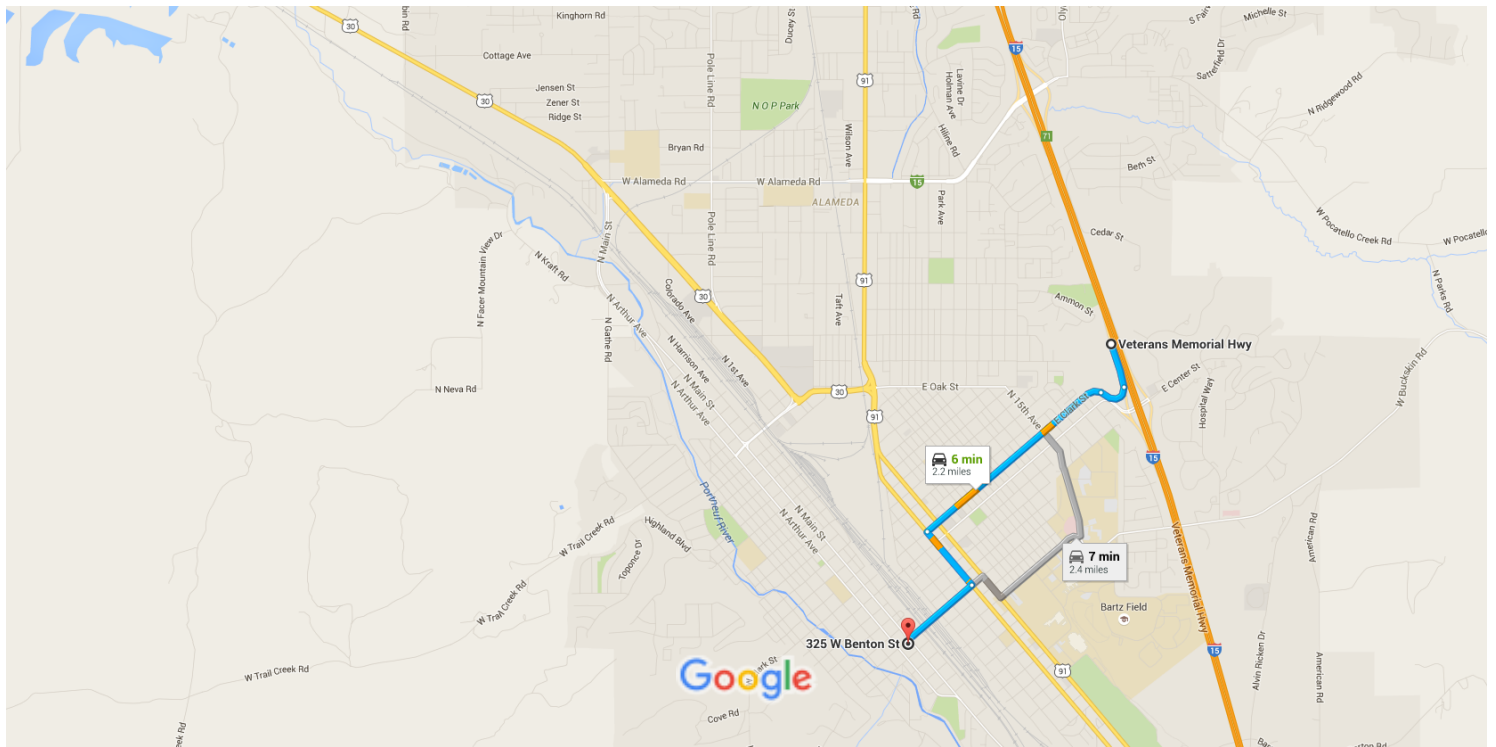

Veterans Memorial Hwy, Pocatello, ID 83201 to 325 W Benton St, Pocatello, ID 83204 Drive 2.2 miles, 6 min

Map data ©2015 Google 2000 ft

Veterans Memorial Hwy

Pocatello, ID 83201

- ↑ 1. Head south on Exit 69 0.2 mi

- ↘ 2. Keep right at the fork, follow signs for Clark St/Historic Old Town/Idaho State Univ 0.2 mi

- ↑ 3. Continue onto E Clark St 1.1 mi

- ↶ 4. Turn left onto N 4th Ave 0.3 mi

- ↷ 5. Turn right onto E Benton St 0.4 mi
i Destination will be on the left

325 W Benton St

Pocatello, ID 83204

These directions are for planning purposes only. You may find that construction projects, traffic, weather, or other events may cause conditions to differ from the map results, and you should plan your route accordingly. You must obey all signs or notices regarding your route.